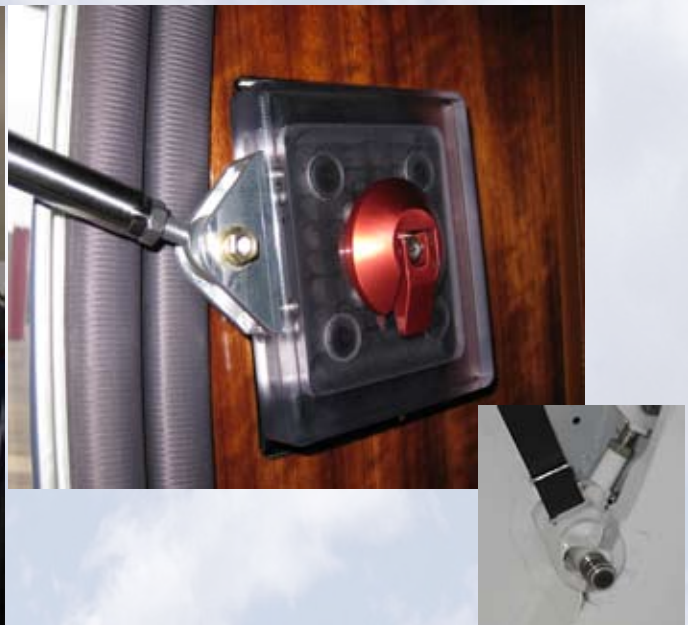

## CANOPY DETAILED SPECIFICATIONS:

P/N **G650-C-1-B (Blue)**

- Frame - Stainless Steel Tubing
- Fabric - Sunbrella
- Header - Red Thermoformed Plastic / Delrin
- Height - 42.0" Stowed position
- Width - 8.0 " Stowed position
- Depth- 5.0' Stowed position
- Weight - 8.0 Lbs. each
- Attachment - Top Delrin Recievers
- Attachment - Blkhd Clear Polycarbonate / Rubber Aluminum Toggle Lock
- Attachment - Lower Polycarbonate Clips / Adj. webbing
- Carry Bag - Breathable mesh, loops for vertical storage
- Options - Colors, N Numbers & Logos